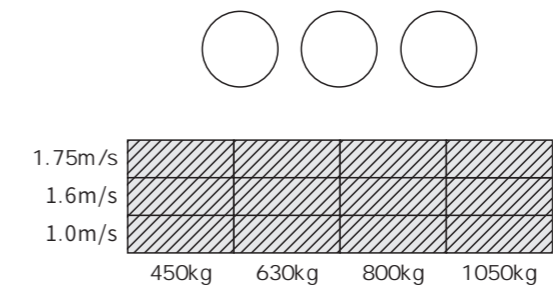

# JOYMORE-7

+86-769-82078888 +86-769-87732448  
400-6789-443 www.ifelift.com

201901 ©

002774

**IFE** 快意电梯

JOYMORE-7

3500mm  
3500mm,

1120mm  
1100mm